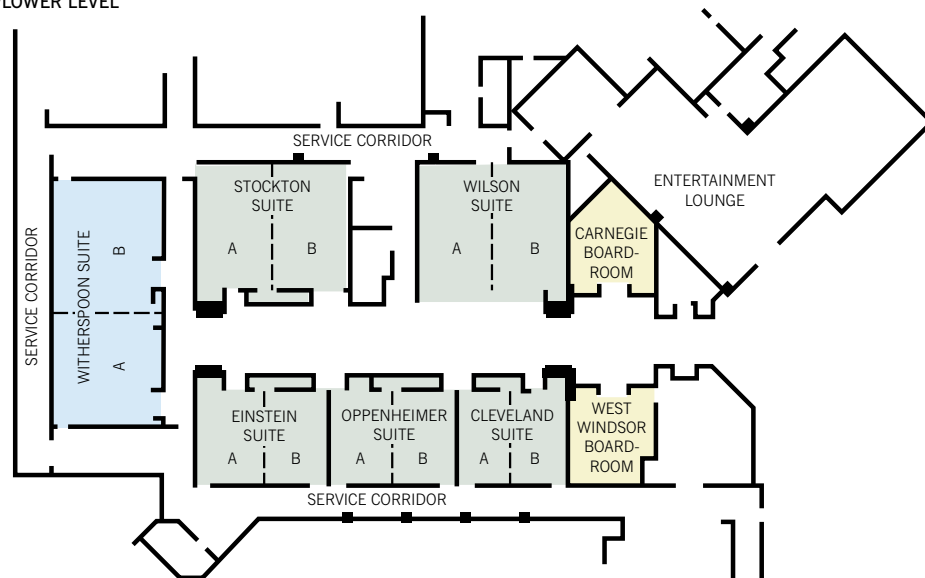

GALLERY/LOWER LEVEL