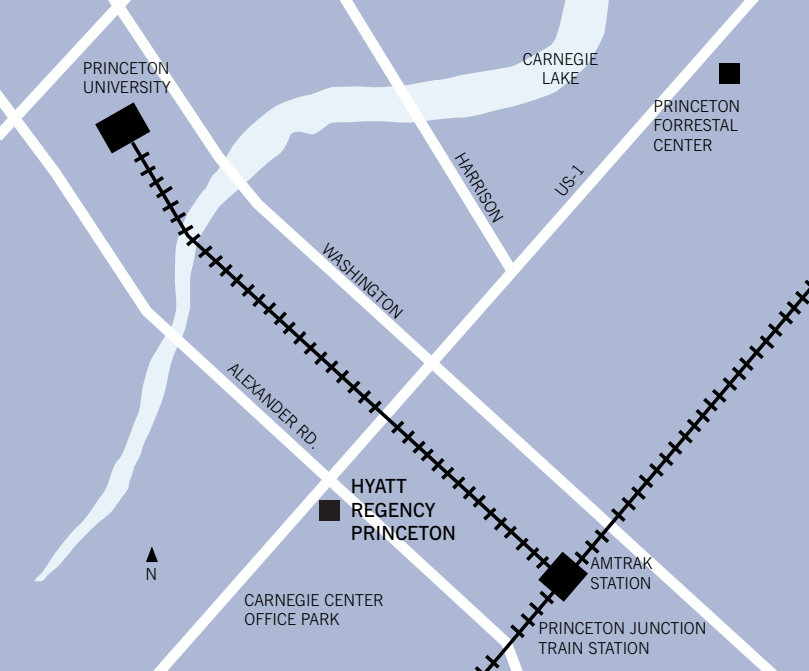

GALLERY/LOWER LEVEL

Hyatt Regency Princeton

DIRECTIONS

From the North: Take the New Jersey Turnpike South to Exit 9 (New Brunswick). After the toll, stay right, take Route 18 North 1/2 mile. From Route 18, take Route 1 South 18 miles. Exit Alexander Road East. Proceed two traffic lights and turn right into Carnegie Center. Take first right into hotel entrance.

From the South: Take I-295 north to Exit 67 (Route 1 North — New Brunswick). Go north 3 1/2 miles to Princeton, Alexander Road. At traffic light make right onto Alexander. Proceed to next traffic light and make another right. Hotel entrance is on right.